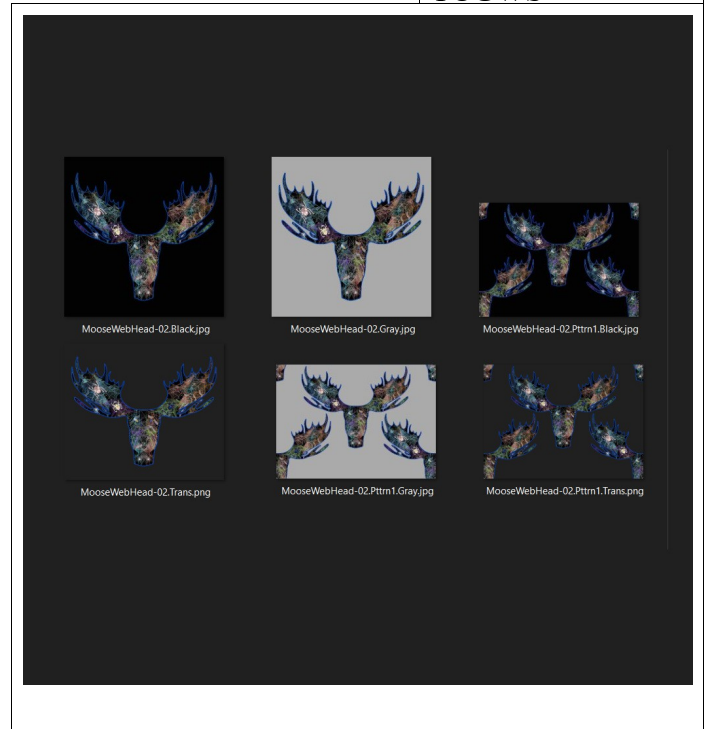

Each group has a set of backgrounds, generally a transparent, black and gray. One or more repeating pattern layouts are available. The full selections of available textures are in-world at the Milda Region location. Set-1 contains the repeating pattern with a single head in the middle and quarters in each corner.

The transparent images are best for materials that you can change the background color independently on. These are used in their full size for RL clothing at RedBubble.com, Society6.com and other sites.

The most current Terms of Sales and Service are at <http://sl.thunderchild.net>

Please do not resale these textures and patterns by themselves. They must be part of a build and not as Full Permissions. (Full Perm). Refer to the Second Life Terms of Service <https://www.lindenlab.com/legal/second-life-terms-and-conditions>

If you have any questions or comments, please contact me at any of the following.

Suggestion Drop Boxes at Milda

<http://maps.secondlife.com/secondlife/Milda/205/161/55>

Facebook page

<https://www.facebook.com/AJLeibengeist/>

IM me or email me

ajleibengeist@thunderchild.net

Thanks Again!

AJ